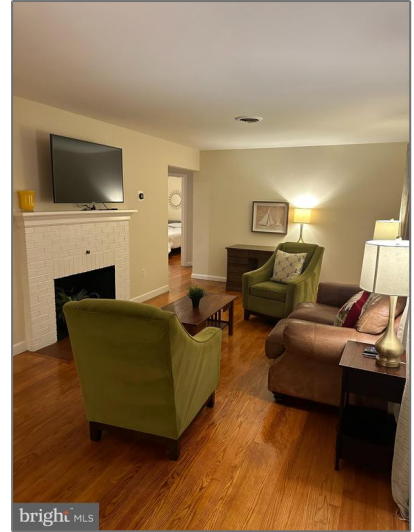

Residential Lease

827 Sqft - 8754 SIGNAL HILL ROAD, MANASSAS,
VA 20110

Basic Details

Property Type: **Residential Lease**

Listing Type: **For Rent**

Price: **\$2,600**

Bedrooms: **2**

Bathrooms: **1**