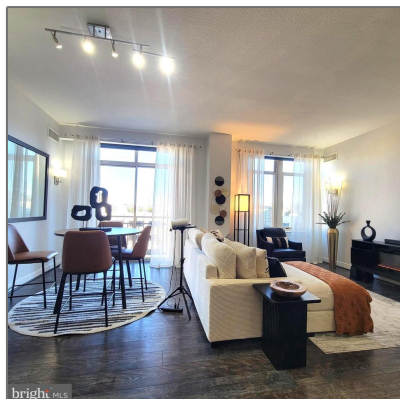

# Residential

1,421 Sqft - 155 POTOMAC PASSAGE 630,  
NATIONAL HARBOR, MD 20745

## Basic Details

Property Type:	<b>Residential</b>
Listing Type:	<b>For Sale</b>
Price:	<b>\$525,000</b>
Bedrooms:	<b>2</b>
Bathrooms:	<b>2</b>
Sqft:	<b>1,421 Sqft</b>
Year Built:	<b>2008</b>
Price Per SQFT:	<b>\$369</b>
Status:	<b>Active</b>