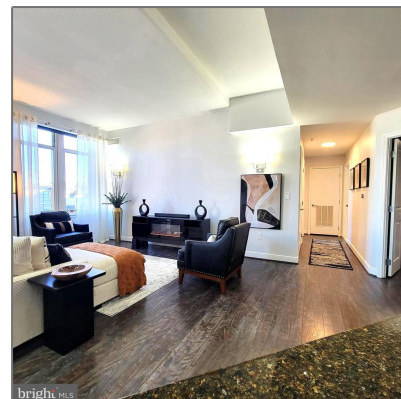

# Residential

1,421 Sqft - 155 POTOMAC PASSAGE 630,  
NATIONAL HARBOR, MD 20745