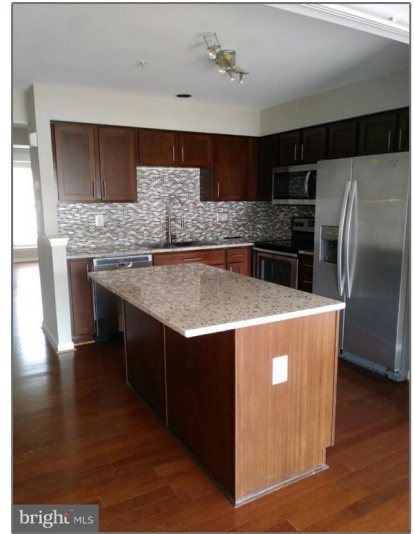

Residential Lease

1,680 Sqft - 7024 OAK GROVE WAY 85,
ELKRIDGE, MD 21075

Basic Details

Property Type: **Residential Lease**

Listing Type: **For Rent**

Price: **\$2,850**

Bedrooms: **3**

Bathrooms: **3**