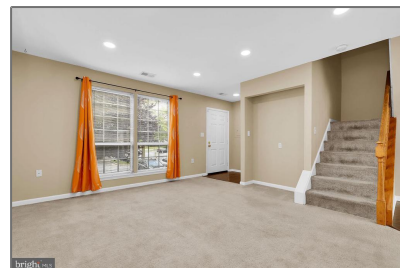

Residential Lease

1,183 Sqft - 410 TERRY COURT, FREDERICK, MD
21701

Basic [Details](#)

Property Type: **Residential Lease**

Listing Type: **For Rent**

Price: **\$2,600**

Bedrooms: **3**

Bathrooms: **2**

Sqft: **1,183 Sqft**

Year Built: **1984**

Price Per SQFT: **\$2**

Status: **Active**

Agent [Info](#)

Amber Williams

(703) 944-3884

amber@sweethomesamerica.com
