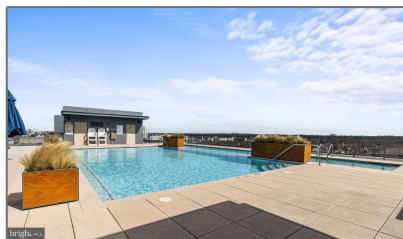

Residential Lease

1,118 Sqft - 8300 WISCONSIN AVENUE 2,
BETHESDA, MD 20814

Basic [Details](#)

Property Type: **Residential Lease**

Listing Type: **For Rent**

Price: **\$3,775**

Bedrooms: **2**

Bathrooms: **2**