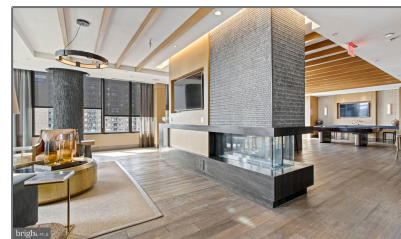

Residential Lease

1,118 Sqft - 8300 WISCONSIN AVENUE 2,
BETHESDA, MD 20814

Basic [Details](#)

Property Type: **Residential Lease**

Listing Type: **For Rent**

Price: **\$3,775**

Bedrooms: **2**

Bathrooms: **2**