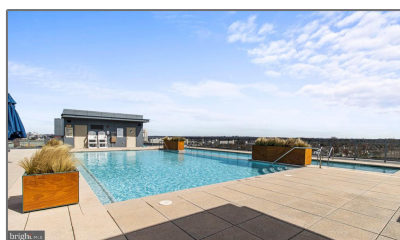

Residential Lease

1,076 Sqft - 8300 WISCONSIN AVENUE 2,
BETHESDA, MD 20814

Basic [Details](#)

Property Type: **Residential Lease**

Listing Type: **For Rent**

Price: **\$3,849**

Bedrooms: **2**

Bathrooms: **2**