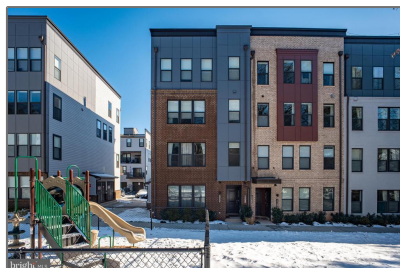

Residential Lease

1,572 Sqft - 12136 LOBLOLLY DRIVE 29,
FAIRFAX, VA 22033

Basic [Details](#)

Property Type: **Residential Lease**

Listing Type: **For Rent**

Price: **\$3,200**

Bedrooms: **2**

Bathrooms: **2**

Sqft: **1,572 Sqft**

Year Built: **2022**

Price Per SQFT: **\$2**

Status: **Active**

Agent [Info](#)

Amber Williams

 (703) 944-3884

 amber@sweethomesamerica.com
