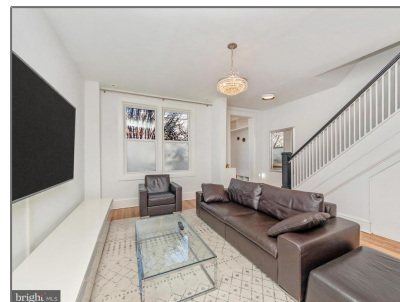

Residential Lease

1,743 Sqft - 3536 T STREET NW, WASHINGTON,
DC 20007

Basic Details

Property Type: **Residential Lease**

Listing Type: **For Rent**

Price: **\$6,800**

Bedrooms: **5**

Bathrooms: **3**