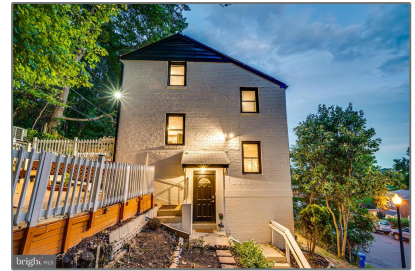

# Residential Lease

1,284 Sqft - 3731 KEMPER ROAD, ARLINGTON,  
VA 22206

## Basic [Details](#)

Property Type: **Residential Lease**

Listing Type: **For Rent**

Price: **\$3,300**

Bedrooms: **3**

Bathrooms: **2**

Sqft: **1,284 Sqft**

Year Built: **1945**