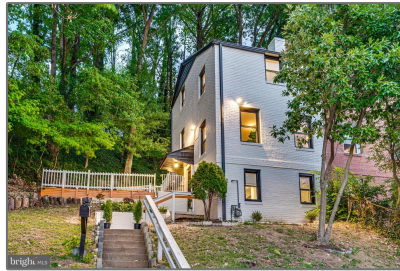

# Residential Lease

1,284 Sqft - 3731 KEMPER ROAD, ARLINGTON,  
VA 22206

## Basic [Details](#)

Property Type: **Residential Lease**

Listing Type: **For Rent**

Price: **\$3,300**

Bedrooms: **3**

Bathrooms: **2**

Sqft: **1,284 Sqft**

Year Built: **1945**