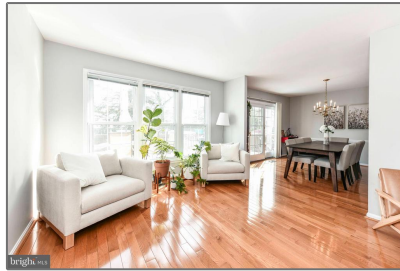

Residential Lease

3,400 Sqft - 1727 LARKMEADE DRIVE, VIENNA,
VA 22182

Basic [Details](#)

Property Type: **Residential Lease**

Listing Type: **For Rent**

Price: **$4,900**

Bedrooms: **5**

Bathrooms: **3**

Sqft: **3,400 Sqft**

Year Built: **1977**

Price Per SQFT: **$1**

Status: **Active**