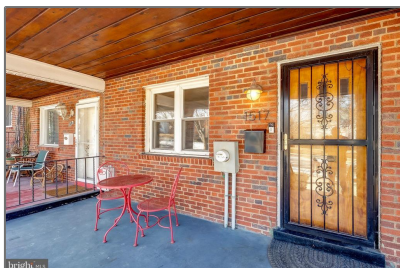

Residential

1,642 Sqft - 1517 MONTANA AVENUE NE,
WASHINGTON, DC 20018

Basic Details

Property Type: **Residential**

Listing Type: **For Sale**

Price: **\$540,000**

Bedrooms: **3**

Bathrooms: **2**

Sqft: **1,642 Sqft**

Year Built: **1942**

Price Per SQFT: **\$479**

Status: **Active**

Agent Info

Amber Williams

📞 (703) 944-3884

✉️ amber@sweethomesamerica.com
