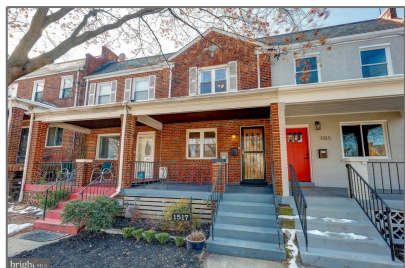

Residential

1,642 Sqft - 1517 MONTANA AVENUE NE,
WASHINGTON, DC 20018

Basic Details

Property Type: **Residential**

Listing Type: **For Sale**

Price: **\$540,000**

Bedrooms: **3**

Bathrooms: **2**

Sqft: **1,642 Sqft**

Year Built: **1942**

Price Per SQFT: **\$479**

Status: **Active**

Agent Info

Amber Williams

📞 (703) 944-3884

✉️ amber@sweethomesamerica.com
