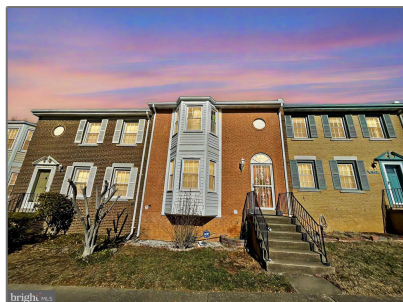

Residential Lease

2,100 Sqft - 9407 CHERWEK DRIVE, LORTON, VA
22079

Basic Details

Property Type: **Residential Lease**

Listing Type: **For Rent**

Price: **\$2,850**

Bedrooms: **3**

Bathrooms: **3**

Sqft: **2,100 Sqft**

Year Built: **1974**

Price Per SQFT: **\$2**

Status: **Active**

Agent Info

Amber Williams

 (703) 944-3884

 amber@sweethomesamerica.com