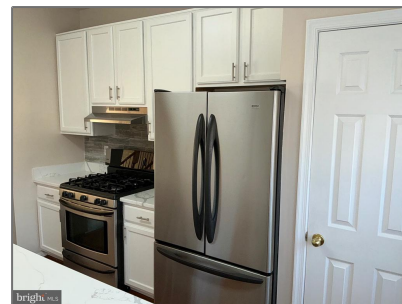

## Basic Details

Property Type: **Residential Lease**

Listing Type: **For Rent**

Price: **\$2,550**

Bedrooms: **3**

Bathrooms: **2**

Sqft: **2,280 Sqft**

Year Built: **1999**