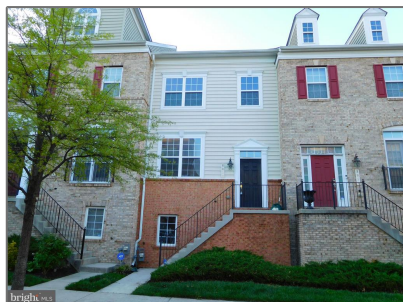

Residential Lease

2,400 Sqft - 8012 GIBBS WAY, LANDOVER, MD
20785

Basic Details

Property Type: **Residential Lease**

Listing Type: **For Rent**

Price: **\$2,950**

Bedrooms: **4**

Bathrooms: **2**

Sqft: **2,400 Sqft**

Year Built: **2007**

Price Per SQFT: **\$1**

Status: **Active**

Agent Info

Amber Williams

📞 (703) 944-3884

✉️ amber@sweethomesamerica.com