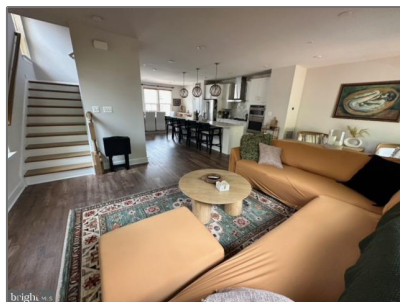

Residential Lease

1,920 Sqft - 6 PHOENIX DRIVE, UPPER
MARLBORO, MD 20774

Basic Details

Property Type: **Residential Lease**

Listing Type: **For Rent**

Price: **$4,000**

Bedrooms: **2**

Bathrooms: **2**

Sqft: **1,920 Sqft**

Year Built: **2021**

Price Per SQFT: **$2**

Status: **Active**