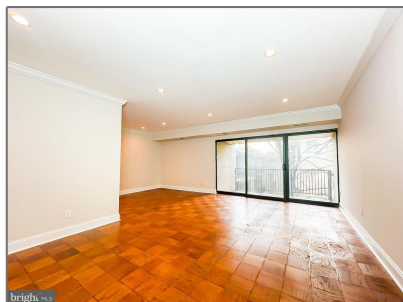

# Residential Lease

1,053 Sqft - 6 MONROE STREET 301,  
ROCKVILLE, MD 20850

## Basic Details

Property Type: **Residential Lease**

Listing Type: **For Rent**

Price: **\$2,850**

Bedrooms: **2**

Bathrooms: **2**

Sqft: **1,053 Sqft**

Year Built: **1971**