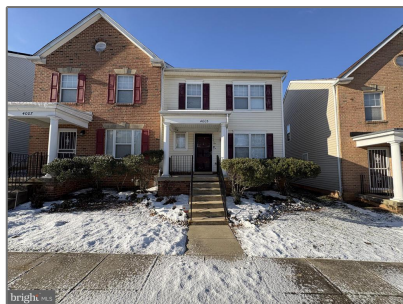

# Residential Lease

2,024 Sqft - 4005 BLAKNEY LANE SE,  
WASHINGTON, DC 20032

## Basic [Details](#)

Property Type: **Residential Lease**

Listing Type: **For Rent**

Price: **\$3,200**

Bedrooms: **3**

Bathrooms: **2**

Sqft: **2,024 Sqft**

Year Built: **2001**