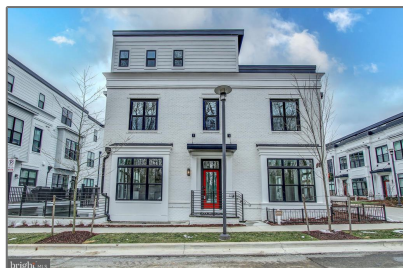

Residential Lease

2,363 Sqft - 11320 EMERALD PARK ROAD,
POTOMAC, MD 20854

Basic [Details](#)

Property Type: **Residential Lease**

Listing Type: **For Rent**

Price: **\$6,750**

Bedrooms: **3**

Bathrooms: **3**

Sqft: **2,363 Sqft**

Year Built: **2020**

Price Per SQFT: **\$3**

Status: **Active**

Agent [Info](#)

Amber Williams

(703) 944-3884

amber@sweethomesamerica.com
