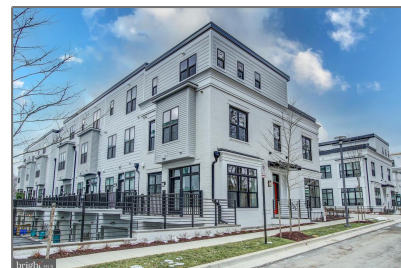

Residential Lease

2,363 Sqft - 11320 EMERALD PARK ROAD,
POTOMAC, MD 20854

Basic [Details](#)

Property Type: **Residential Lease**

Listing Type: **For Rent**

Price: **\$6,750**

Bedrooms: **3**

Bathrooms: **3**

Sqft: **2,363 Sqft**

Year Built: **2020**

Price Per SQFT: **\$3**

Status: **Active**

Agent [Info](#)

Amber Williams

(703) 944-3884

amber@sweethomesamerica.com
