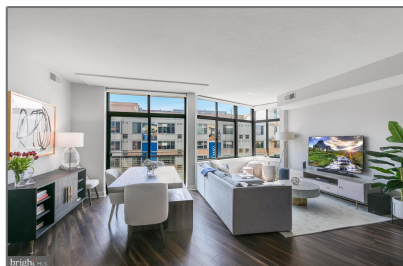

Residential Lease

1,134 Sqft - 460 NEW YORK AVENUE NW 607,
WASHINGTON, DC 20001

Basic [Details](#)

Property Type: **Residential Lease**

Listing Type: **For Rent**

Price: **\$3,200**

Bedrooms: **2**

Bathrooms: **2**

Sqft: **1,134 Sqft**

Year Built: **2015**

Price Per SQFT: **\$3**

Status: **Active**

Agent [Info](#)

Amber Williams

 (703) 944-3884

 amber@sweethomesamerica.com
