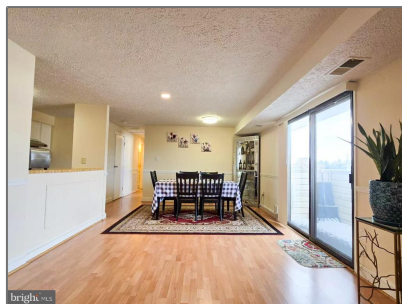

Residential

980 Sqft - 12417 HICKORY TREE WAY,
GERMANTOWN, MD 20874

Basic Details

Property Type: **Residential**

Listing Type: **For Sale**

Price: **\$240,000**

Bedrooms: **2**

Bathrooms: **2**