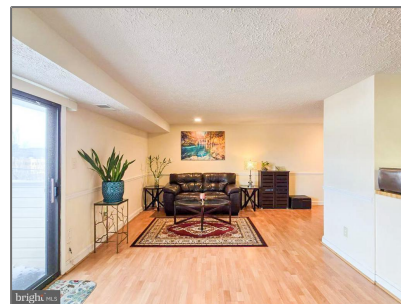

Residential

980 Sqft - 12417 HICKORY TREE WAY,
GERMANTOWN, MD 20874

Basic Details

Property Type: **Residential**

Listing Type: **For Sale**

Price: **\$240,000**

Bedrooms: **2**

Bathrooms: **2**