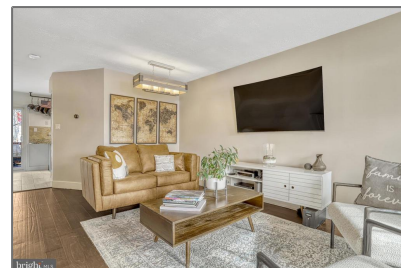

Residential

1,532 Sqft - 8443 CANYON OAK DRIVE,
SPRINGFIELD, VA 22153

Basic Details

Property Type: **Residential**

Listing Type: **For Sale**

Price: **\$510,000**

Bedrooms: **2**

Bathrooms: **2**