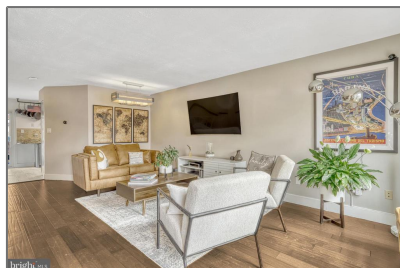

Residential

1,532 Sqft - 8443 CANYON OAK DRIVE,
SPRINGFIELD, VA 22153

Basic Details

Property Type: **Residential**

Listing Type: **For Sale**

Price: **\$510,000**

Bedrooms: **2**

Bathrooms: **2**