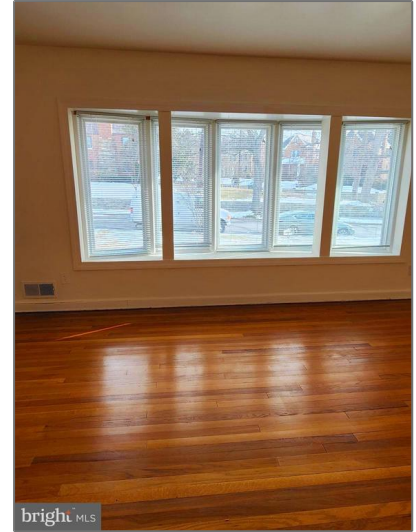

Residential Lease

2,747 Sqft - 4508 ARGYLE TERRACE NW,
WASHINGTON, DC 20011

Basic Details

Property Type: **Residential Lease**

Listing Type: **For Rent**

Price: **\$4,500**

Bedrooms: **3**

Bathrooms: **3**