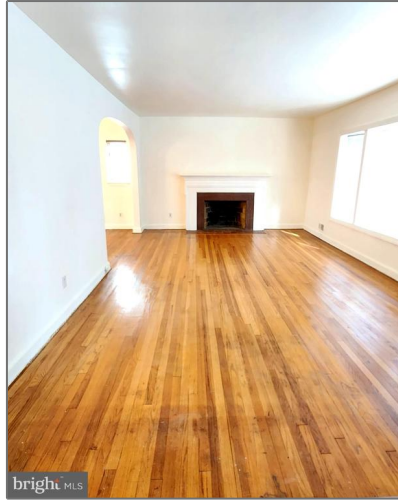

Residential Lease

2,747 Sqft - 4508 ARGYLE TERRACE NW,
WASHINGTON, DC 20011

Basic Details

Property Type: **Residential Lease**

Listing Type: **For Rent**

Price: **\$4,500**

Bedrooms: **3**

Bathrooms: **3**