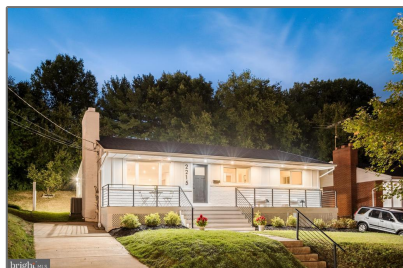

# Residential

2,513 Sqft - 2215 REEDIE DRIVE, SILVER SPRING, MD 20902

## Basic [Details](#)

Property Type: **Residential**

Listing Type: **For Sale**

Price: **\$865,000**

Bedrooms: **4**

Bathrooms: **3**

Sqft: **2,513 Sqft**

Year Built: **1955**