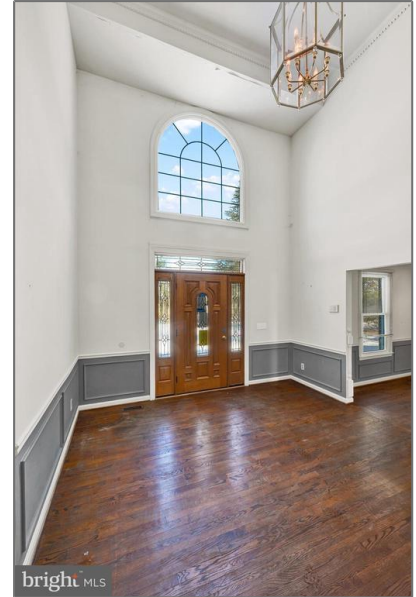

Residential

6,770 Sqft - 8508 GOSHEN VIEW DRIVE,
GAITHERSBURG, MD 20882

Basic [Details](#)

Property Type:	Residential
Listing Type:	For Sale
Price:	\$899,900
Bedrooms:	4
Bathrooms:	3
Sqft:	6,770 Sqft
Year Built:	1986
Price Per SQFT:	\$204
Status:	Active