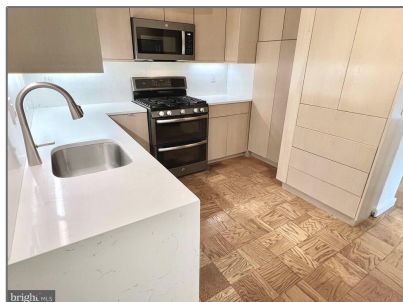

Residential

1,211 Sqft - 429 N STREET SW, WASHINGTON,
DC 20024

Basic Details

Property Type: **Residential**

Listing Type: **For Sale**

Price: **\$575,000**

Bedrooms: **2**

Bathrooms: **2**

Sqft: **1,211 Sqft**

Year Built: **1967**

Price Per SQFT: **\$475**

Status: **Active**

Agent Info

Amber Williams

📞 (703) 944-3884

✉️ amber@sweethomesamerica.com