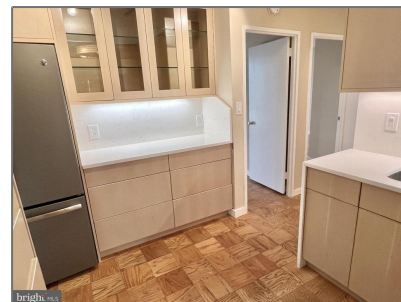

Residential

1,211 Sqft - 429 N STREET SW, WASHINGTON,
DC 20024

Basic Details

Property Type: **Residential**

Listing Type: **For Sale**

Price: **\$575,000**

Bedrooms: **2**

Bathrooms: **2**

Sqft: **1,211 Sqft**

Year Built: **1967**

Price Per SQFT: **\$475**

Status: **Active**

Agent Info

Amber Williams

📞 (703) 944-3884

✉️ amber@sweethomesamerica.com