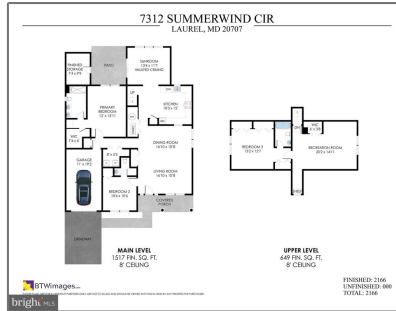

# Residential

2,166 Sqft - 7312 SUMMERWIND CIRCLE,  
LAUREL, MD 20707

## Basic Details

Property Type:	<b>Residential</b>
Listing Type:	<b>For Sale</b>
Price:	<b>\$425,000</b>
Bedrooms:	<b>3</b>
Bathrooms:	<b>2</b>
Sqft:	<b>2,166 Sqft</b>
Year Built:	<b>2000</b>
Price Per SQFT:	<b>\$196</b>
Status:	<b>Active</b>