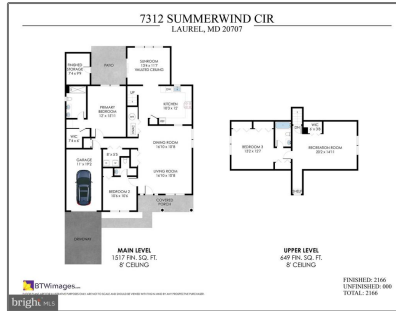

Residential

2,166 Sqft - 7312 SUMMERWIND CIRCLE,
LAUREL, MD 20707

Basic Details

Property Type:	Residential
Listing Type:	For Sale
Price:	\$425,000
Bedrooms:	3
Bathrooms:	2
Sqft:	2,166 Sqft
Year Built:	2000
Price Per SQFT:	\$196
Status:	Active