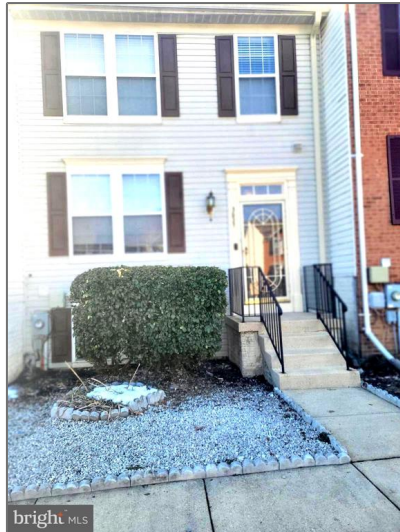

# Residential

2,337 Sqft - 3827 LAKEWOOD PLACE, WALDORF,  
MD 20602

## Basic Details

Property Type: **Residential**

Listing Type: **For Sale**

Price: **\$385,000**

Bedrooms: **3**

Bathrooms: **3**

Sqft: **2,337 Sqft**

Year Built: **1998**