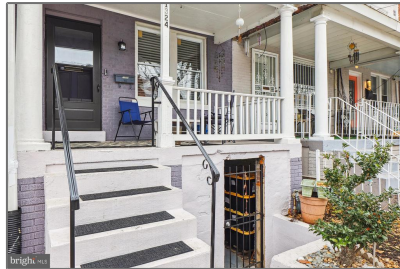

Residential

1,216 Sqft - SE 1324 RIDGE PLACE SE,
WASHINGTON, DC 20020

Basic [Details](#)

Property Type:	Residential
Listing Type:	For Sale
Price:	\$419,000
Bedrooms:	2
Bathrooms:	2
Sqft:	1,216 Sqft
Year Built:	1925
Price Per SQFT:	\$345
Status:	Active