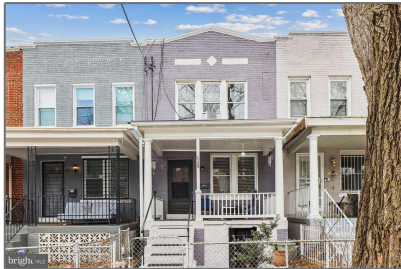

Residential

1,216 Sqft - SE 1324 RIDGE PLACE SE,
WASHINGTON, DC 20020

Basic [Details](#)

Property Type:	Residential
Listing Type:	For Sale
Price:	\$419,000
Bedrooms:	2
Bathrooms:	2
Sqft:	1,216 Sqft
Year Built:	1925
Price Per SQFT:	\$345
Status:	Active