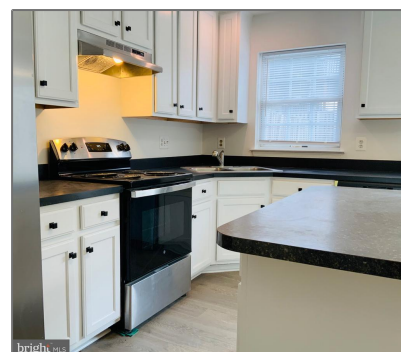

Residential Lease

1,728 Sqft - 8841 STABLE FOREST PLACE,
BRISTOW, VA 20136

Basic Details

Property Type: **Residential Lease**

Listing Type: **For Rent**

Price: **\$2,800**

Bedrooms: **3**

Bathrooms: **2**