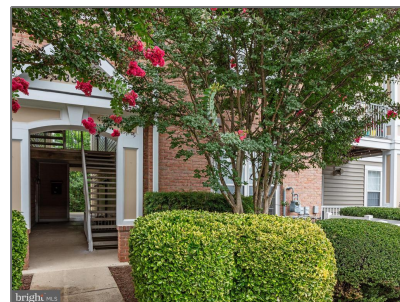

# Residential

1,121 Sqft - 43302 MARYMOUNT TERRACE 101,  
ASHBURN, VA 20147