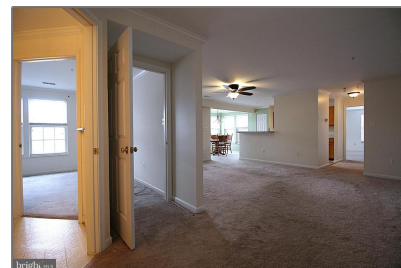

## Basic Details

Property Type: **Residential Lease**

Listing Type: **For Rent**

Price: **\$2,500**

Bedrooms: **2**

Bathrooms: **2**

Sqft: **1,244 Sqft**

Year Built: **1995**