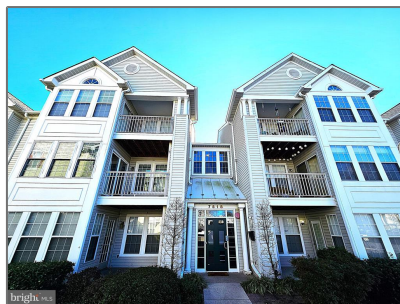

# Residential Lease

1,244 Sqft - 7518 SNOWPEA COURT 39,  
ALEXANDRIA, VA 22306

## Basic Details

Property Type: **Residential Lease**

Listing Type: **For Rent**

Price: **\$2,500**

Bedrooms: **2**

Bathrooms: **2**

Sqft: **1,244 Sqft**

Year Built: **1995**