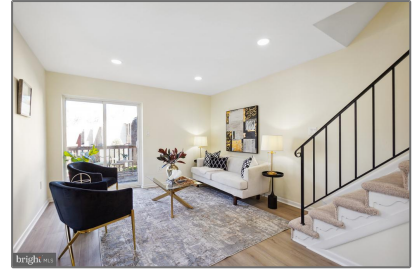

Residential Lease

1,324 Sqft - 13860 BEAUJOLAIS COURT,
CHANTILLY, VA 20151

Basic Details

Property Type: **Residential Lease**

Listing Type: **For Rent**

Price: **\$2,800**

Bedrooms: **2**

Bathrooms: **2**