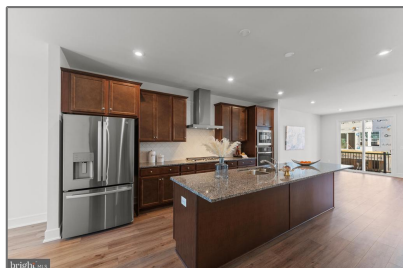

Residential Lease

2,088 Sqft - 23080 SOARING HEIGHTS TERRACE,
ASHBURN, VA 20148

Basic [Details](#)

Property Type: **Residential Lease**

Listing Type: **For Rent**

Price: **$3,999**

Bedrooms: **4**

Bathrooms: **3**

Sqft: **2,088 Sqft**

Year Built: **2024**

Price Per SQFT: **$2**

Status: **Active**