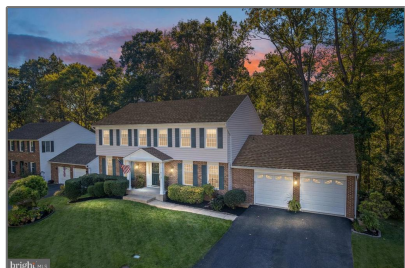

# Residential

3,545 Sqft - 8218 RUSHING CREEK DRIVE,  
SPRINGFIELD, VA 22153

## Basic [Details](#)

Property Type: **Residential**

Listing Type: **For Sale**

Price: **\$925,000**

Bedrooms: **4**

Bathrooms: **2**

Sqft: **3,545 Sqft**

Year Built: **1981**