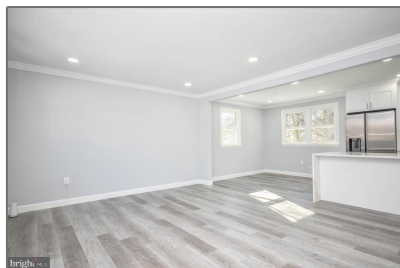

Residential

2,200 Sqft - 7605 HARRISON LANE, TEMPLE HILLS, MD 20748

Basic Details

Property Type: **Residential**

Listing Type: **For Sale**

Price: **\$449,900**

Bedrooms: **4**

Bathrooms: **2**

Sqft: **2,200 Sqft**

Year Built: **1963**

Price Per SQFT: **\$409**

Status: **Active**

Agent Info

Amber Williams

 (703) 944-3884

 amber@sweethomesamerica.com
