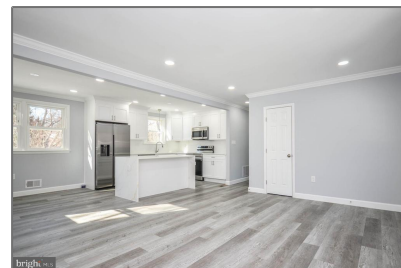

Residential

2,200 Sqft - 7605 HARRISON LANE, TEMPLE HILLS, MD 20748

Basic Details

Property Type: **Residential**

Listing Type: **For Sale**

Price: **\$449,900**

Bedrooms: **4**

Bathrooms: **2**

Sqft: **2,200 Sqft**

Year Built: **1963**

Price Per SQFT: **\$409**

Status: **Active**

Agent Info

Amber Williams

 (703) 944-3884

 amber@sweethomesamerica.com
