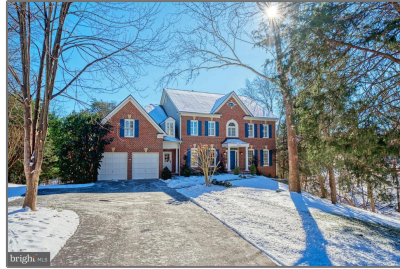

Residential

5,125 Sqft - 43625 EMERALD DUNES PLACE,
LEESBURG, VA 20176

Basic Details

Property Type: **Residential**

Listing Type: **For Sale**

Price: **\$1,399,000**

Bedrooms: **5**

Bathrooms: **4**

Sqft: **5,125 Sqft**

Year Built: **1999**

Price Per SQFT: **\$354**

Status: **Active**

Agent Info

Amber Williams

 (703) 944-3884

 amber@sweethomesamerica.com
