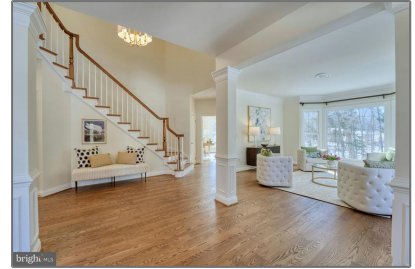

Residential

5,125 Sqft - 43625 EMERALD DUNES PLACE,
LEESBURG, VA 20176

Basic Details

Property Type: **Residential**

Listing Type: **For Sale**

Price: **\$1,399,000**

Bedrooms: **5**

Bathrooms: **4**