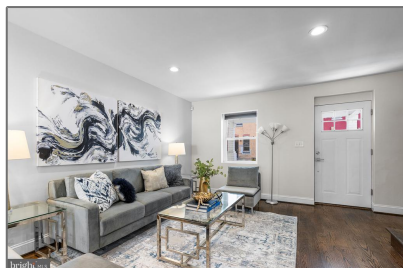

Residential

1,590 Sqft - 1638 ROSEDALE STREET NE,
WASHINGTON, DC 20002

Basic [Details](#)

Property Type: **Residential**

Listing Type: **For Sale**

Price: **\$825,000**

Bedrooms: **3**

Bathrooms: **3**

Sqft: **1,590 Sqft**

Year Built: **1940**

Price Per SQFT: **\$764**

Status: **Active**

Agent [Info](#)

Amber Williams

 (703) 944-3884

 amber@sweethomesamerica.com