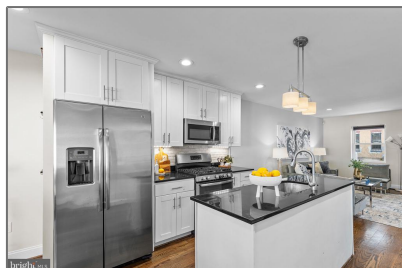

Residential

1,590 Sqft - 1638 ROSEDALE STREET NE,
WASHINGTON, DC 20002

Basic [Details](#)

Property Type: **Residential**

Listing Type: **For Sale**

Price: **\$825,000**

Bedrooms: **3**

Bathrooms: **3**

Sqft: **1,590 Sqft**

Year Built: **1940**

Price Per SQFT: **\$764**

Status: **Active**

Agent [Info](#)

Amber Williams

 (703) 944-3884

 amber@sweethomesamerica.com