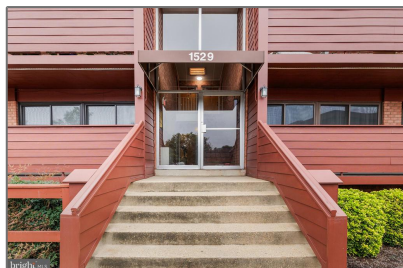

Residential

844 Sqft - S 1529 GEORGE MASON DRIVE S 11,
ARLINGTON, VA 22204

Basic [Details](#)

Property Type: **Residential**

Listing Type: **For Sale**

Price: **\$279,000**

Bedrooms: **2**

Bathrooms: **1**

Sqft: **844 Sqft**

Year Built: **1965**

Price Per SQFT: **\$331**

Status: **Active**

Address [Map](#)

Street Dir Prefix: **S**

Agent [Info](#)

Amber Williams