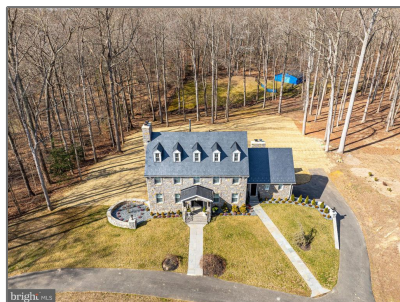

# Residential

3,976 Sqft - 12101 BEAVER CREEK ROAD,  
CLIFTON, VA 20124

## Basic [Details](#)

Property Type: **Residential**

Listing Type: **For Sale**

Price: **\$1,800,000**

Bedrooms: **5**

Bathrooms: **3**

Sqft: **3,976 Sqft**

Year Built: **1974**