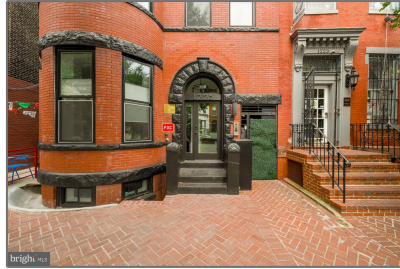

# Residential

550 Sqft - 1225 11TH STREET NW 1,  
WASHINGTON, DC 20001