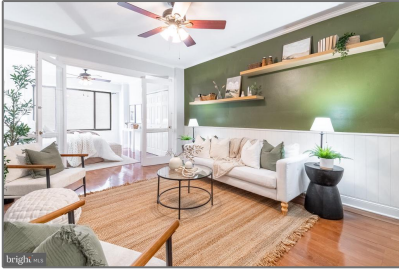

Residential

589 Sqft - 1 SCOTT CIRCLE NW 402,
WASHINGTON, DC 20036

Basic Details

Property Type:	Residential
Listing Type:	For Sale
Price:	\$305,000
Bedrooms:	1
Bathrooms:	1
Sqft:	589 Sqft
Year Built:	1891
Price Per SQFT:	\$518
Status:	Active