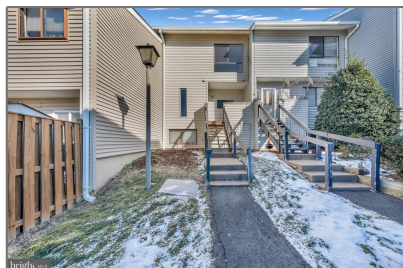

Residential

1,142 Sqft - 8632 VILLAGE SQUARE 16,
ALEXANDRIA, VA 22309

Basic Details

Property Type: **Residential**

Listing Type: **For Sale**

Price: **\$324,900**

Bedrooms: **3**

Bathrooms: **1**

Sqft: **1,142 Sqft**

Year Built: **1974**

Price Per SQFT: **\$285**

Status: **Active**

Agent Info

Amber Williams

 (703) 944-3884

 amber@sweethomesamerica.com
