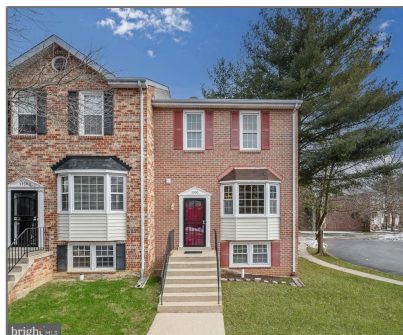

Residential

1,328 Sqft - 11500 COSCA PARK PLACE,
CLINTON, MD 20735

Basic Details

Property Type: **Residential**

Listing Type: **For Sale**

Price: **\$385,000**

Bedrooms: **3**

Bathrooms: **2**

Sqft: **1,328 Sqft**

Year Built: **1989**

Price Per SQFT: **\$290**

Status: **Active**

Agent Info

Amber Williams

📞 (703) 944-3884

✉️ amber@sweethomesamerica.com