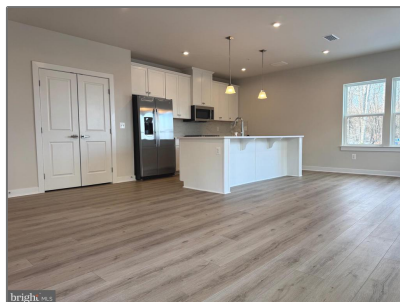

## Basic Details

Property Type: **Residential Lease**

Listing Type: **For Rent**

Price: **\$2,850**

Bedrooms: **2**

Bathrooms: **2**

Sqft: **1,330 Sqft**

Year Built: **2015**