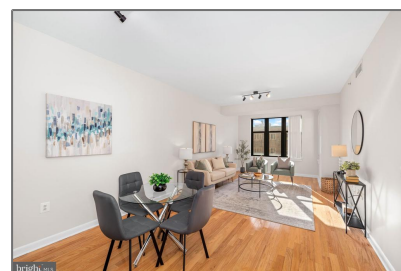

Residential

950 Sqft - 400 MASSACHUSETTS AVENUE NW
823, WASHINGTON, DC 20001

Basic Details

Property Type: **Residential**

Listing Type: **For Sale**

Price: **\$449,750**

Bedrooms: **1**

Bathrooms: **1**

Sqft: **950 Sqft**

Year Built: **2004**

Price Per SQFT: **\$473**

Status: **Active**

Agent Info

Amber Williams

📞 (703) 944-3884

✉️ amber@sweethomesamerica.com
