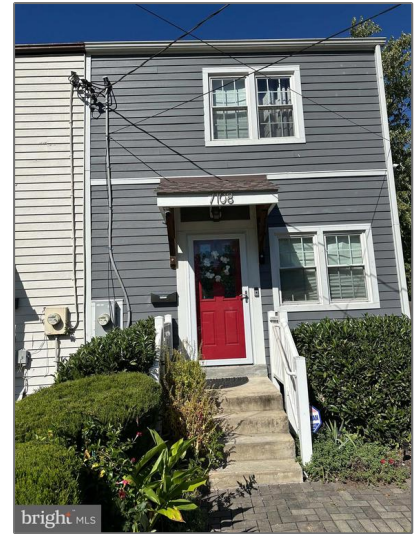

Residential

1,056 Sqft - E 7108 LOMBARD STREET,
LANDOVER, MD 20785

Basic [Details](#)

Property Type:	Residential
Listing Type:	For Sale
Price:	\$339,900
Bedrooms:	2
Bathrooms:	2
Sqft:	1,056 Sqft
Year Built:	1950
Price Per SQFT:	\$322
Status:	Active