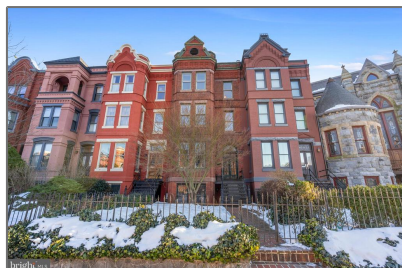

# Residential

3,180 Sqft - 613 MARYLAND AVENUE NE,  
WASHINGTON, DC 20002