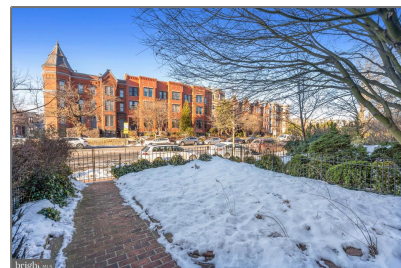

# Residential

3,180 Sqft - 613 MARYLAND AVENUE NE,  
WASHINGTON, DC 20002