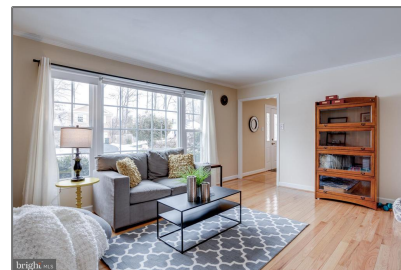

Residential

2,878 Sqft - 9694 CHURCH WAY, BURKE, VA
22015

Basic Details

Property Type: **Residential**

Listing Type: **For Sale**

Price: **\$899,888**

Bedrooms: **5**

Bathrooms: **3**

Sqft: **2,878 Sqft**

Year Built: **1977**

Price Per SQFT: **\$461**

Status: **Active**

Agent Info

Amber Williams

📞 (703) 944-3884

✉️ amber@sweethomesamerica.com
