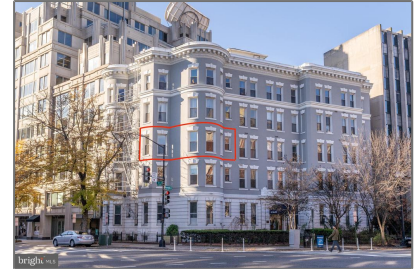

Residential

570 Sqft - 1300 MASSACHUSETTS AVENUE NW
302, WASHINGTON, DC 20005

Basic Details

Property Type:	Residential
Listing Type:	For Sale
Price:	\$380,000
Bedrooms:	1
Bathrooms:	1
Sqft:	570 Sqft
Year Built:	1890
Price Per SQFT:	\$667
Status:	Active